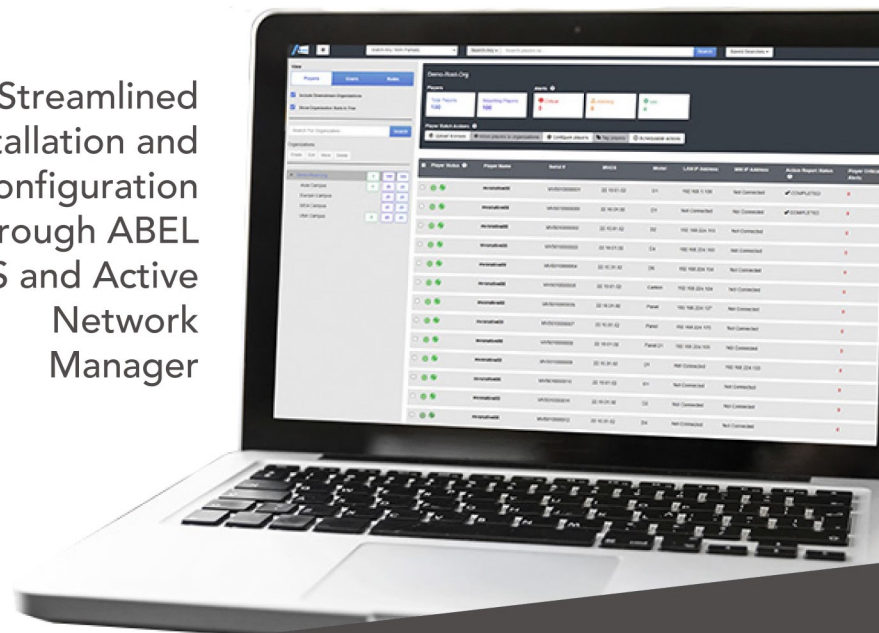

Max Operating Temp.

140° F | 60° C

ABEL OS available preconfigured with the leading CMS solutions:

Streamlined installation and configuration through ABEL OS and Active Network Manager