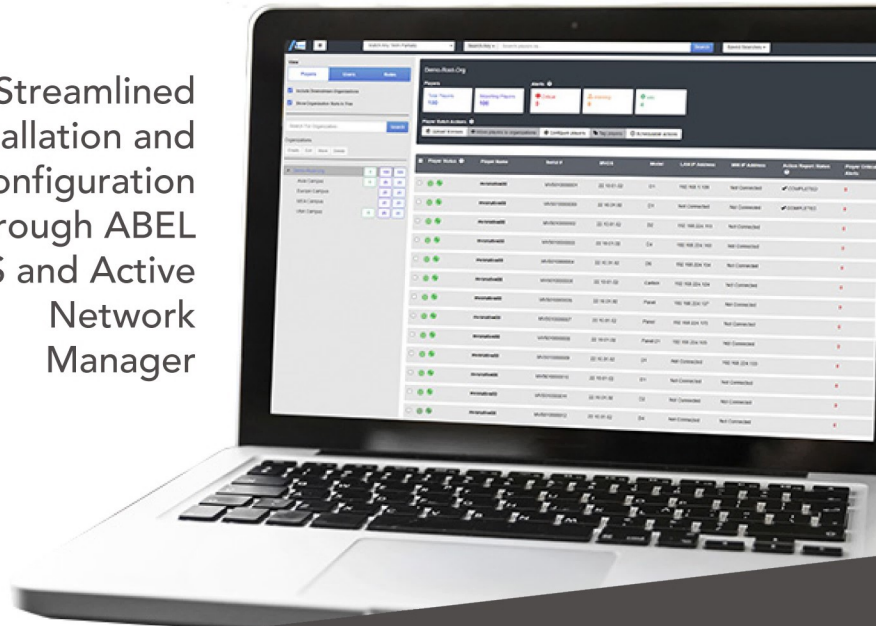

## Max Operating Temp.

140° F | 60° C

ABEL OS available preconfigured with the leading CMS solutions:

Streamlined installation and configuration through ABEL OS and Active Network Manager

sales@assured-platform.com