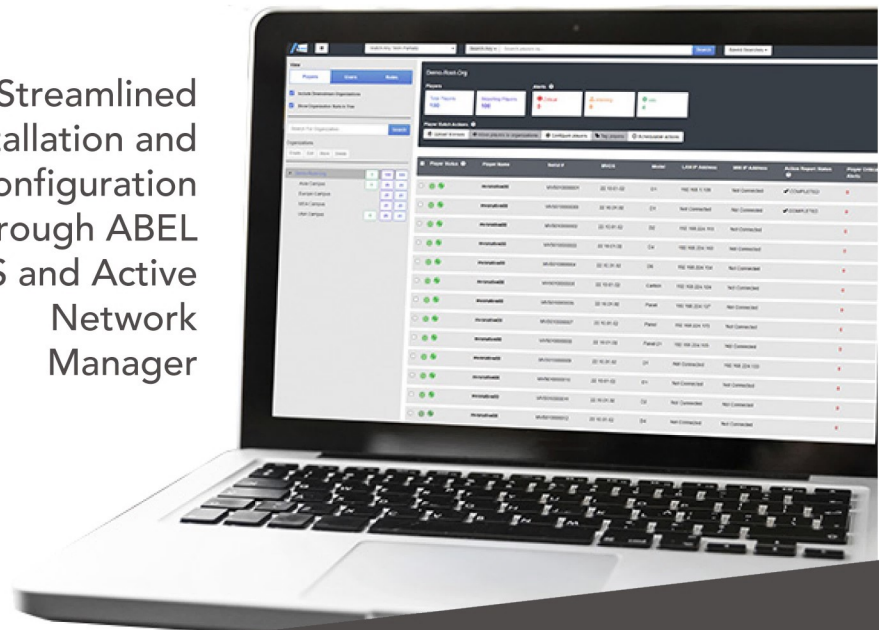

Max Operating Temp.

140° F | 60° C

MediaVue OS available preconfigured with the leading CMS solutions:

Streamlined installation and configuration through ABEL OS and Active Network Manager