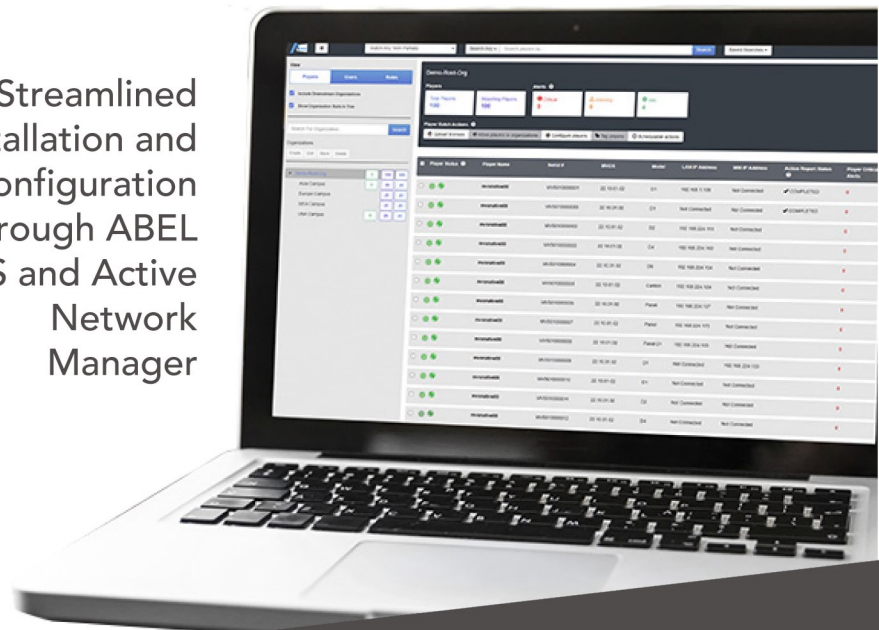

Intel Core i5 1335U CPU
32GB RAM
512GB SSD

Dimensions (L x W x H)

189.6 x 148.3 x 26 mm

Max Operating Temp.

0°C ~ 45°C

ABEL OS available
preconfigured with the leading CMS
solutions:

Streamlined
installation and
configuration
through ABEL
OS and Active
Network
Manager