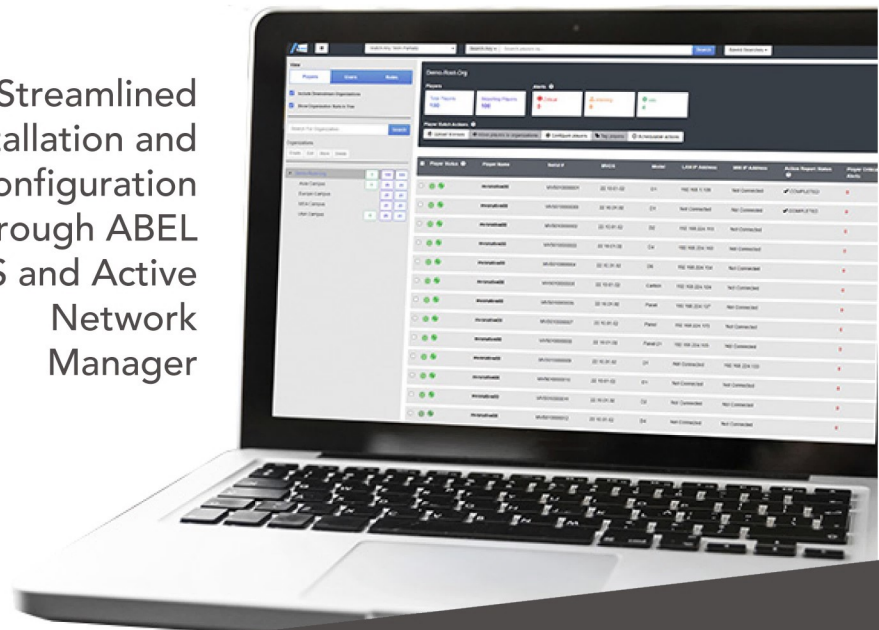

## Max Operating Temp.

- 10 ~ 50°C, ambient w/ air flow

ABEL OS available preconfigured with the leading CMS solutions:

Streamlined installation and configuration through ABEL OS and Active Network Manager