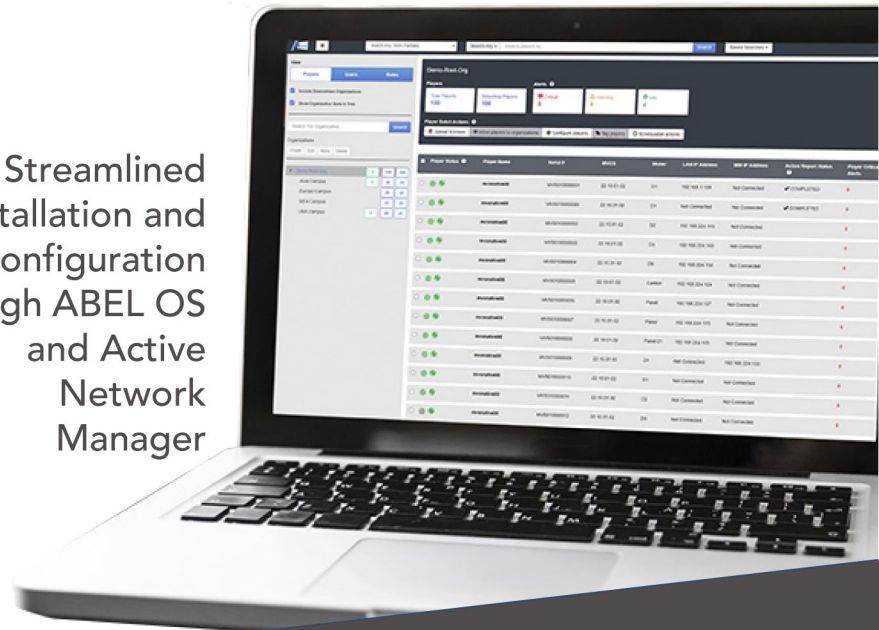

Max Operating Temp.

140° F | 60° C

MediaVue OS available preconfigured with the leading CMS solutions:

Streamlined installation and configuration through ABEL OS and Active Network Manager