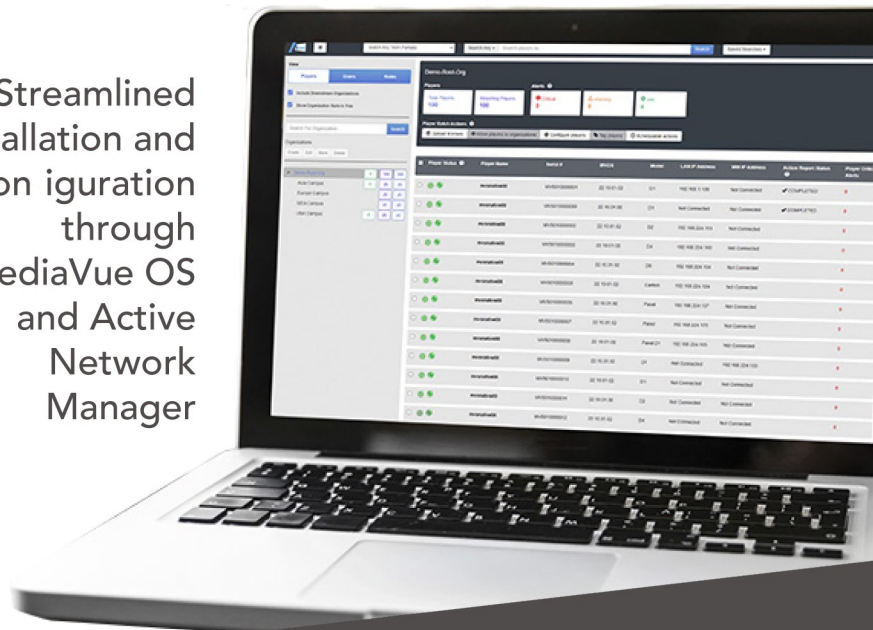

Max Operating Temp.

140° F | 60° C

MediaVue OS available preconfigured
with the leading CMS solutions:

Streamlined
installation and
configuration
through
MediaVue OS
and Active
Network
Manager