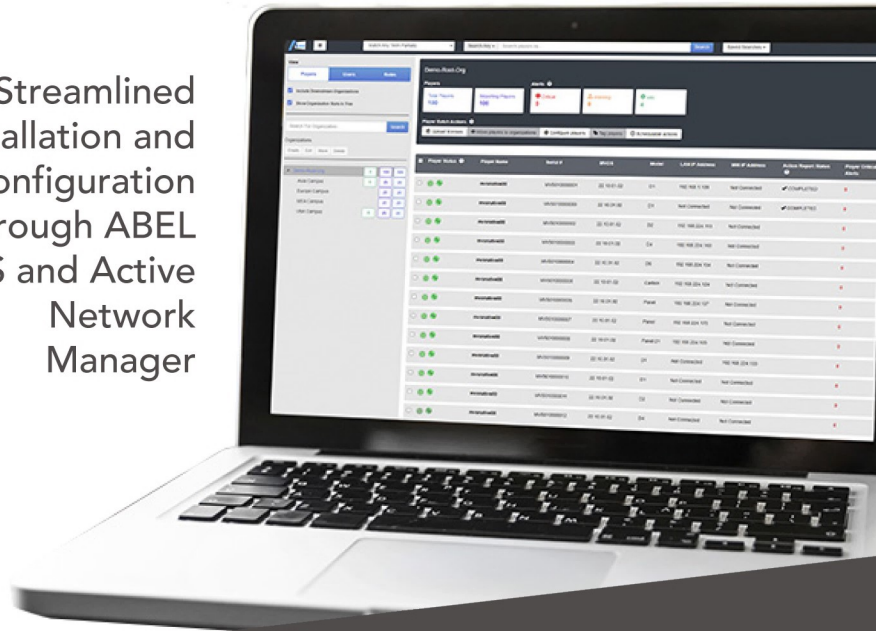

I/O ports

x4 USB 3.2 Gen2x1
x1 COM port (RS-232)
x2 RJ45
x2 HDMI 2.0

Internal Components

Intel Alder Lake-N N97 CPU
Intel 7, 4 cores, up to 3.60 GHz
16GB RAM Max.
128GB SSD

Dimensions (W x D x H)

118 x 109.4 x 44.4 mm

Max. Operating Temp.

122° F | 50° C

ABEL OS available preconfigured with the leading CMS solutions:

Streamlined installation and configuration through ABEL OS and Active Network Manager

sales@assured-platform.com