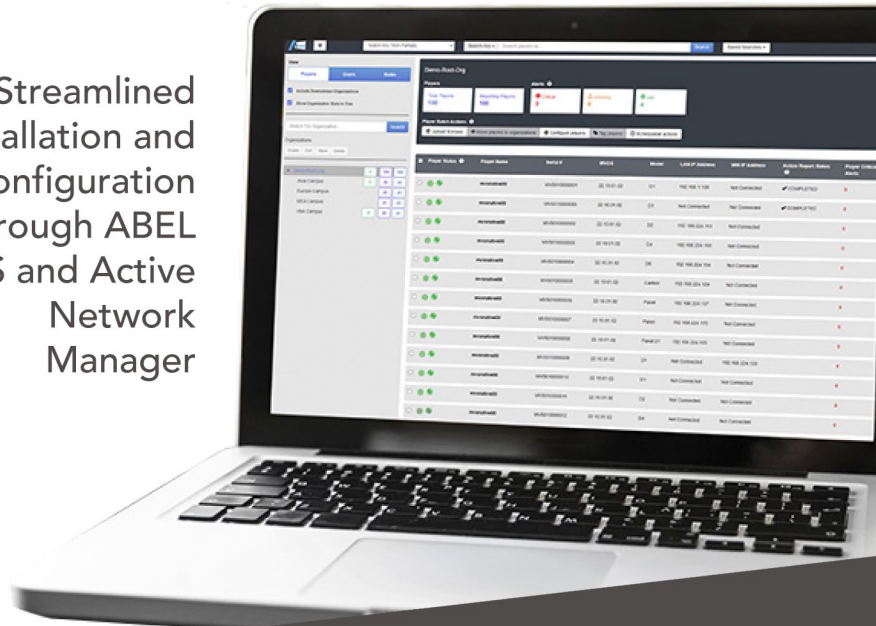

I/O ports

x4 USB 3.2 Gen2x1
x1 COM port (RS-232)
x2 RJ45
x2 HDMI 2.0

Internal Components

Intel Alder Lake-N N97 CPU
Intel 7, 4 cores, up to 3.60 GHz
8GB RAM
128GB SSD

Dimensions (W x D x H)

118 x 109.4 x 44.4 mm

Max. Operating Temp.

122° F | 50° C

ABEL OS available preconfigured with the leading CMS solutions:

Streamlined installation and configuration through ABEL OS and Active Network Manager

sales@assured-platform.com