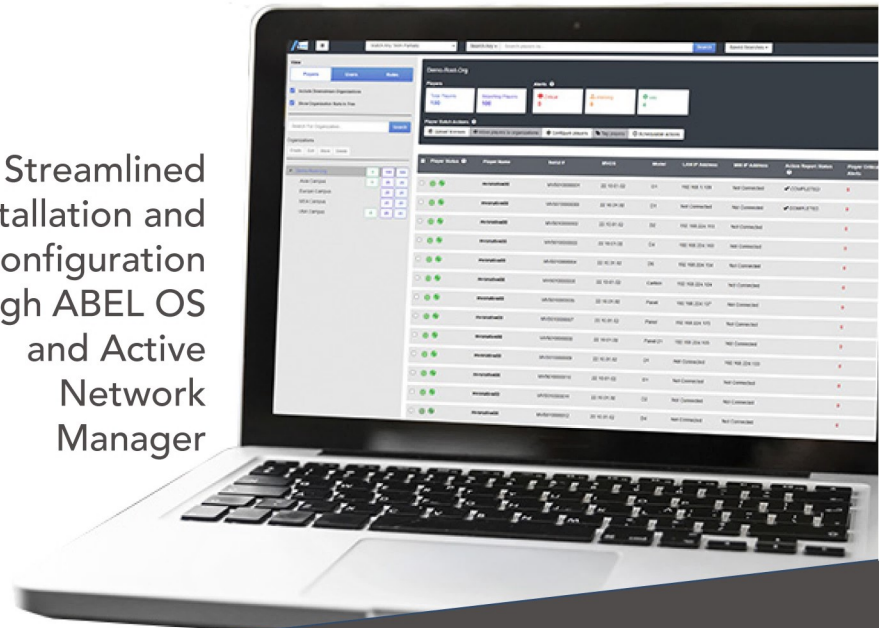

SureVue D6v2

Stable. Secure. Scalable.

Delivered ready for push of a button installation and rapid configuration of multiple screens with ABEL OS, Active Network Manager and CMS software of your choice preinstalled.

Dimensions (H x D x W)

1.75 x 8.0 x 12.25 in

Max Operating Temp.

140° F | 60° C

MediaVue OS available preconfigured with the leading CMS solutions:

Streamlined installation and configuration through ABEL OS and Active Network Manager