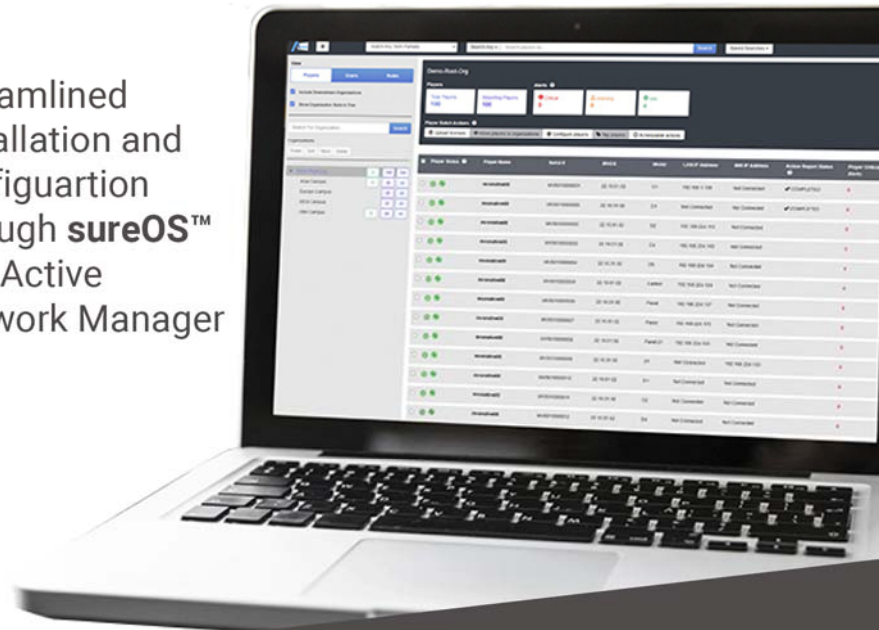

Max. Operating Temp.

140° F | 60° C

sureOS™ available preconfigured
with the leading CMS solutions:

Streamlined
installation and
configuration
through **sureOS™**
and Active
Network Manager