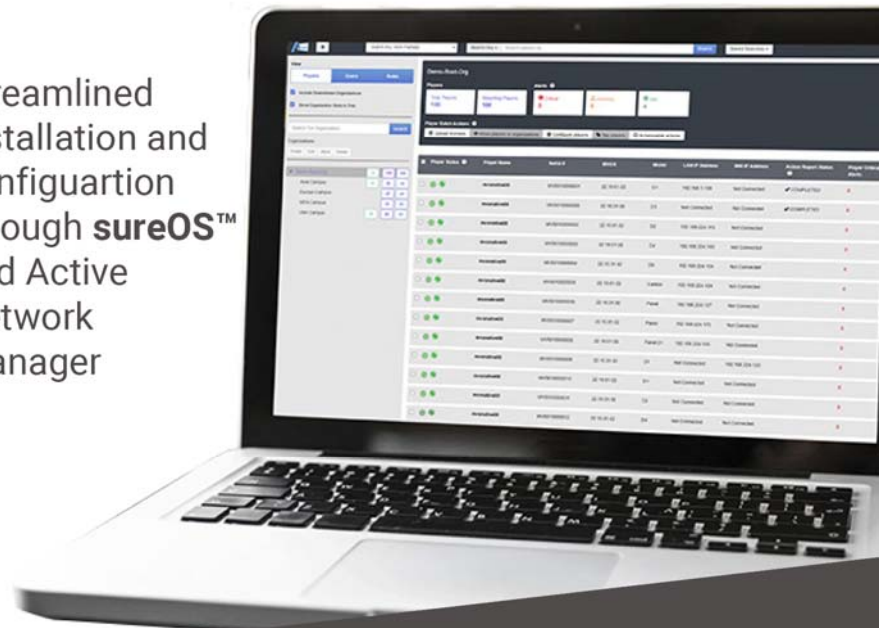

Max. Operating Temp.

122° F | 50° C

sureOS™ available preconfigured with the leading CMS solutions:

Streamlined installation and configuration through **sureOS™** and Active Network Manager