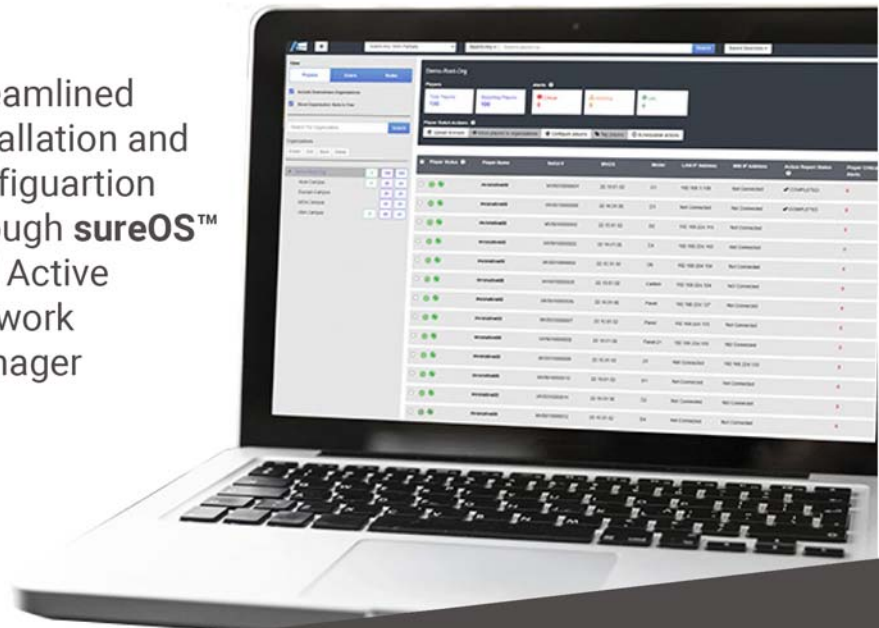

## Max. Operating Temp.

122° F | 50° C

sureOS™ available preconfigured with the leading CMS solutions:

Streamlined installation and configuration through **sureOS™** and Active Network Manager

sales@assured-platform.com